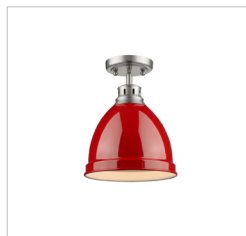

Also Available

3602-FM PW-RD